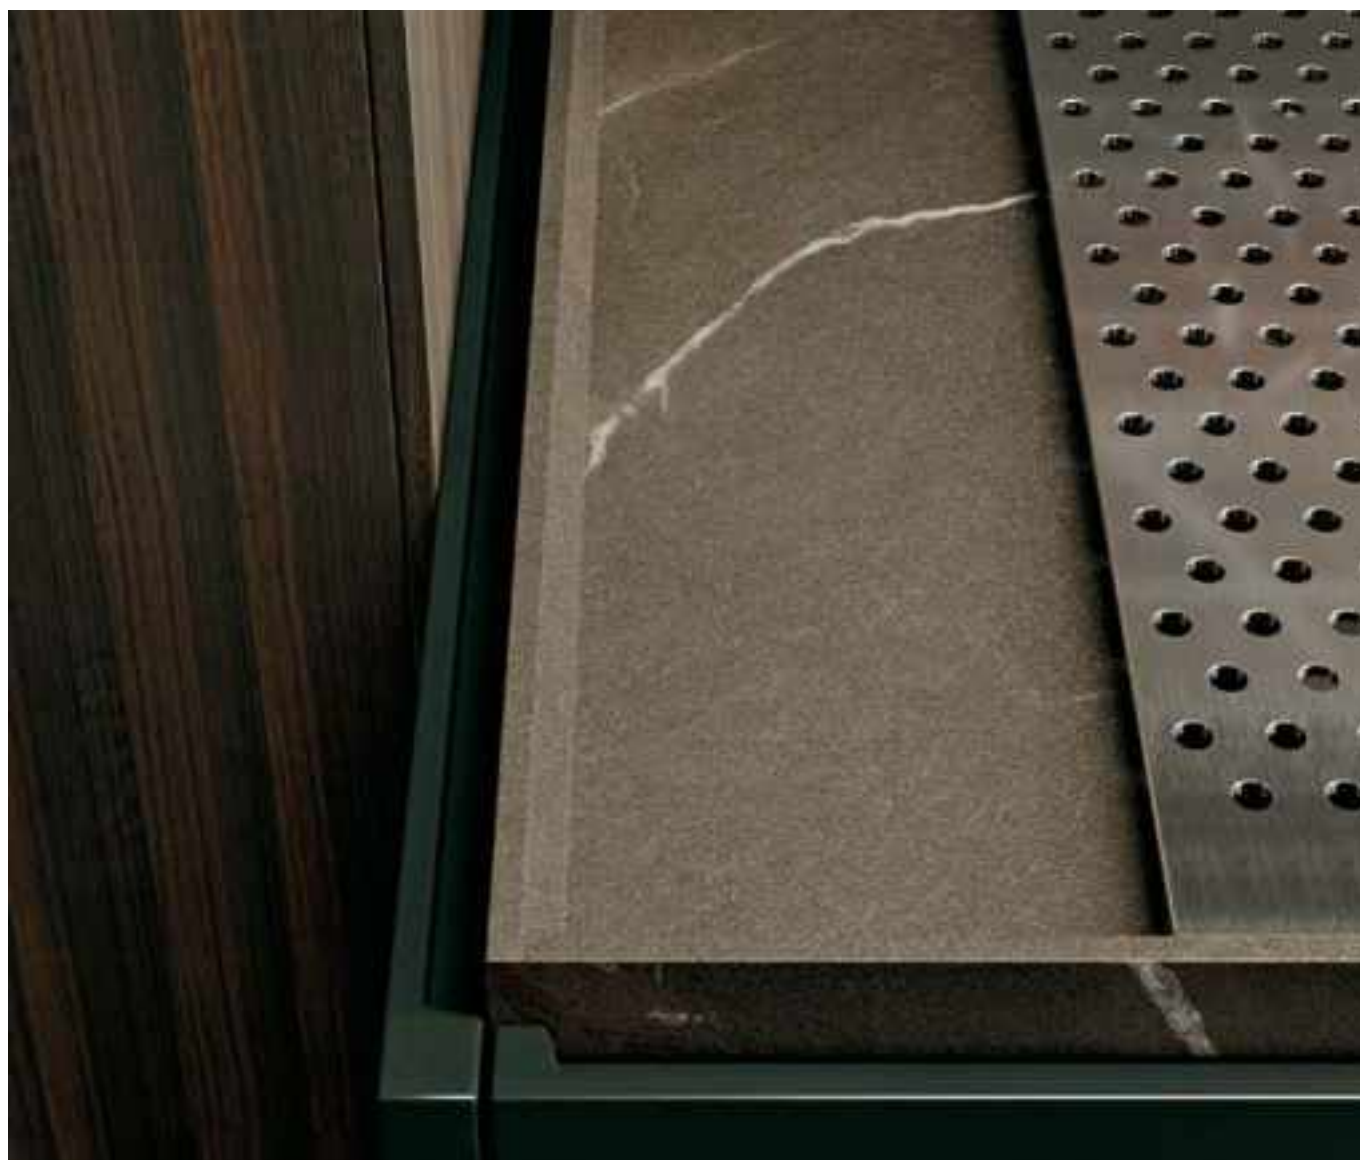

LAMINAM
EFFECT

◀ Binova

Year: 2021
Kitchen Scava
Laminam 5+
IN-SIDE, Pietra Piasentina
Taupe Fiammato
1200x3000

Valdesign

Year: 2020
Kitchen
Laminam 12+
IN-SIDE, Pietra Piasentina
Grigio Fiammato
1620x3240