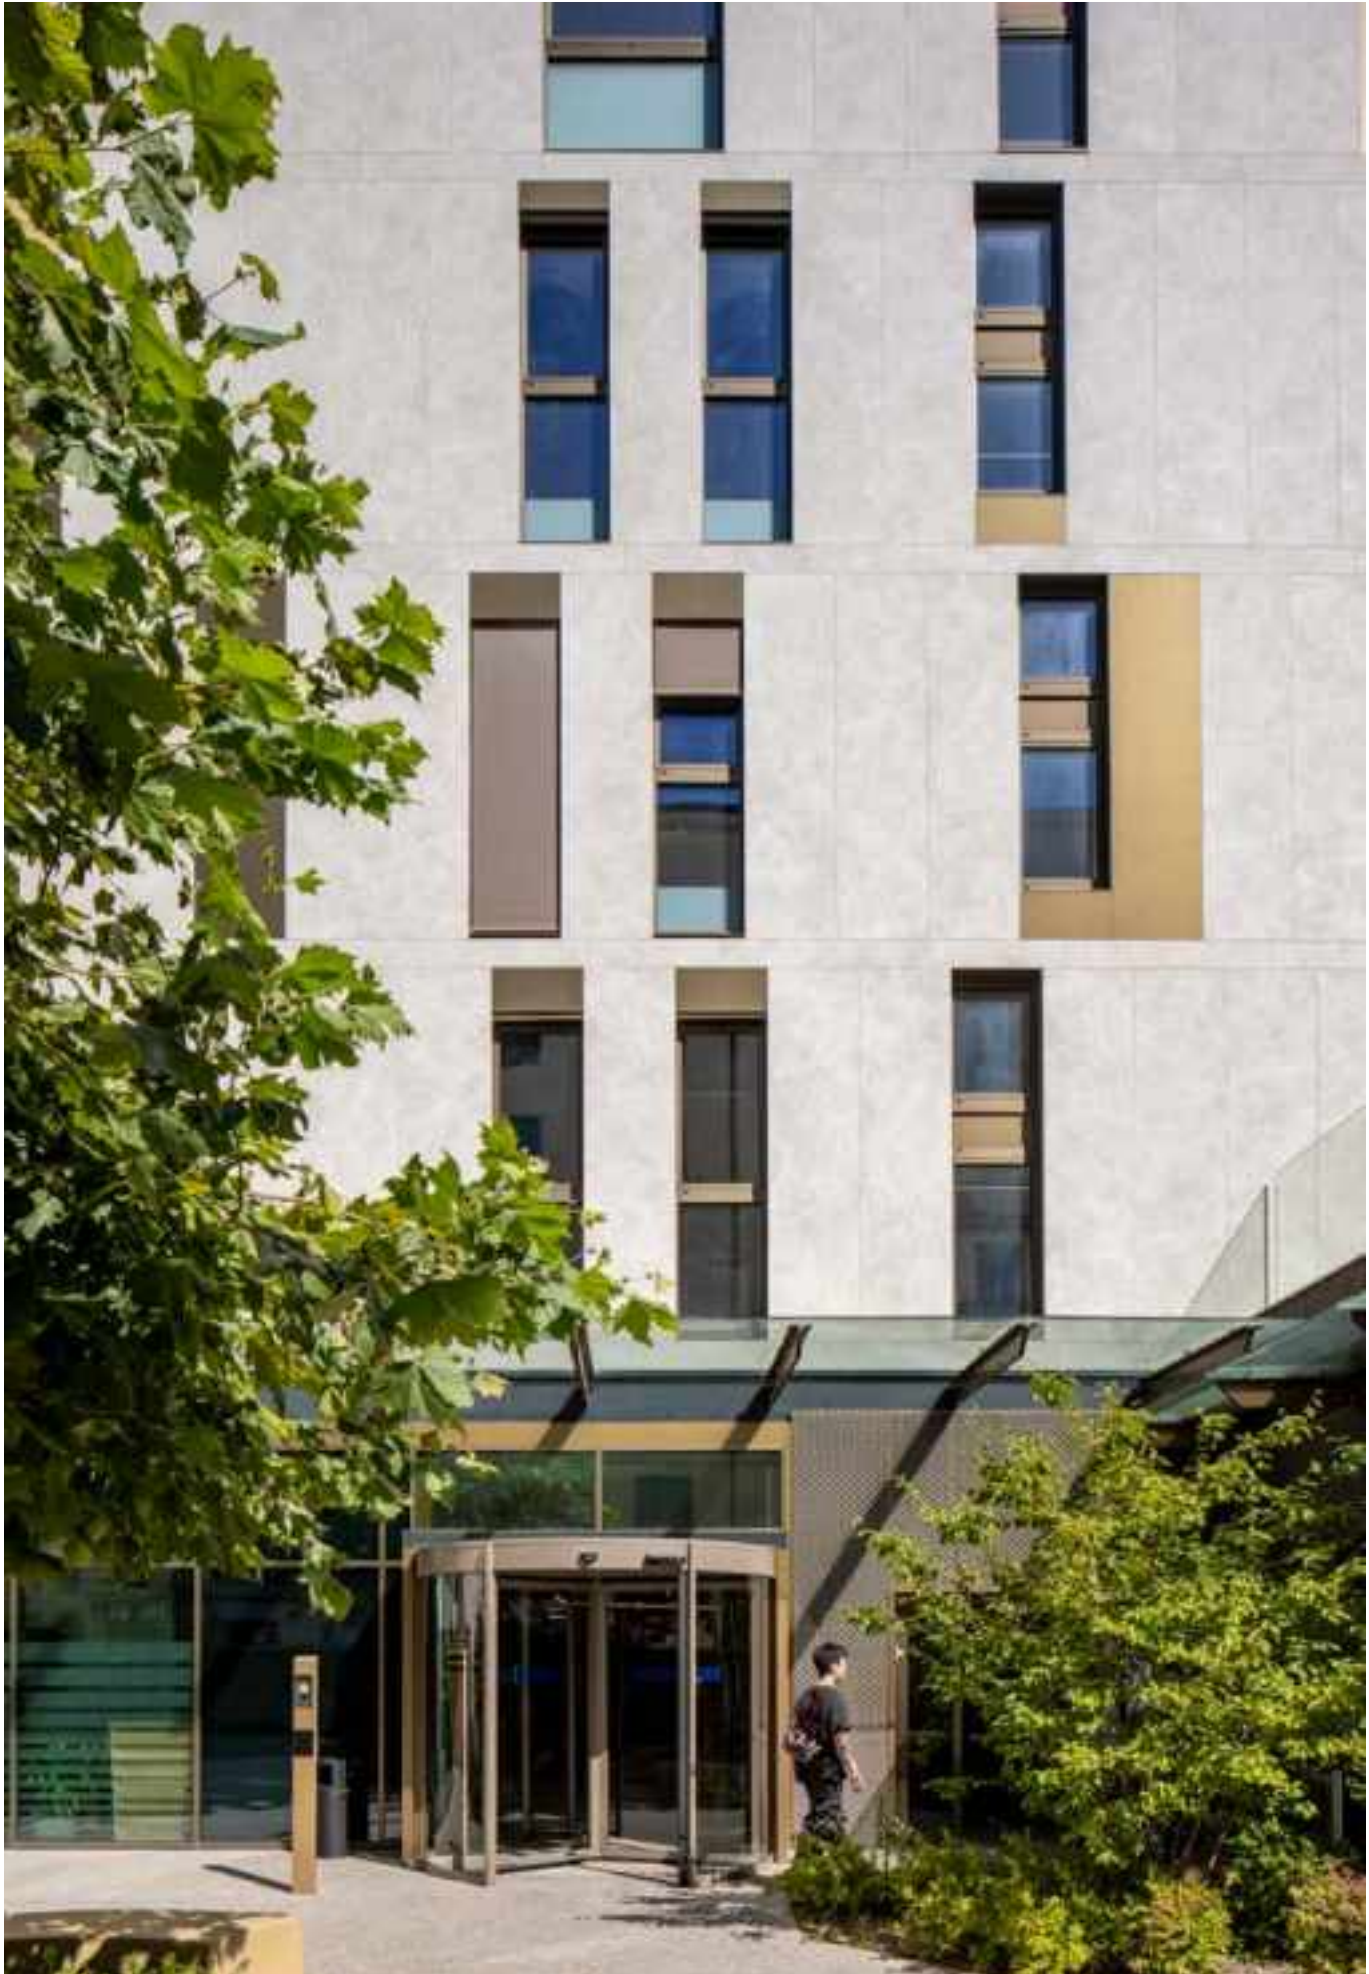

GRAN
RENO

Bologna

Year: 2022
Centro Commerciale Gran Reno
Casalecchio di Reno / Bologna / Italy
Design Studio: Design International
Laminam 5
Calce, Avorio, Bianco, Grigio, Tortora
Various sizes

Firenze

Year: 2021
Camplus Firenze
Firenze / Italy
Design: Gad srl
Laminam 5
Ventilated Façades
I Naturali, Diamond Cream
Bocciardato (custom)
Various Sizes